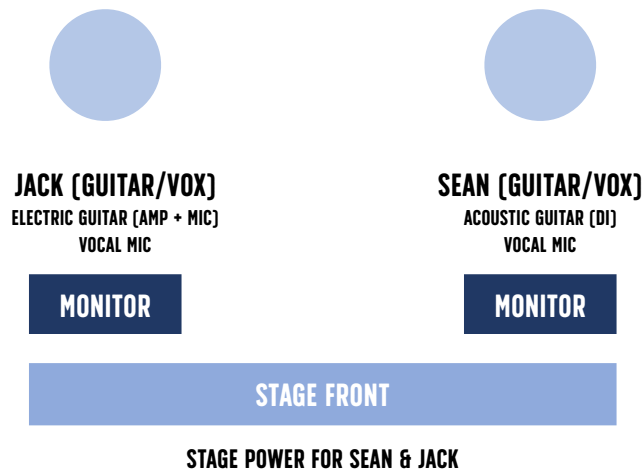

TECHNICAL RIDER / STAGE PLOT

STEADY HABITS (DUO)

STEADY HABITS

- 2 X VOCAL MIC
- 2 X DI

ADDITIONAL DETAILS LIST:

STANDARD Acoustic Guitar – DI

STANDARD Electric Guitar - Amp & Mic

If any of the above is not possible, please let us know