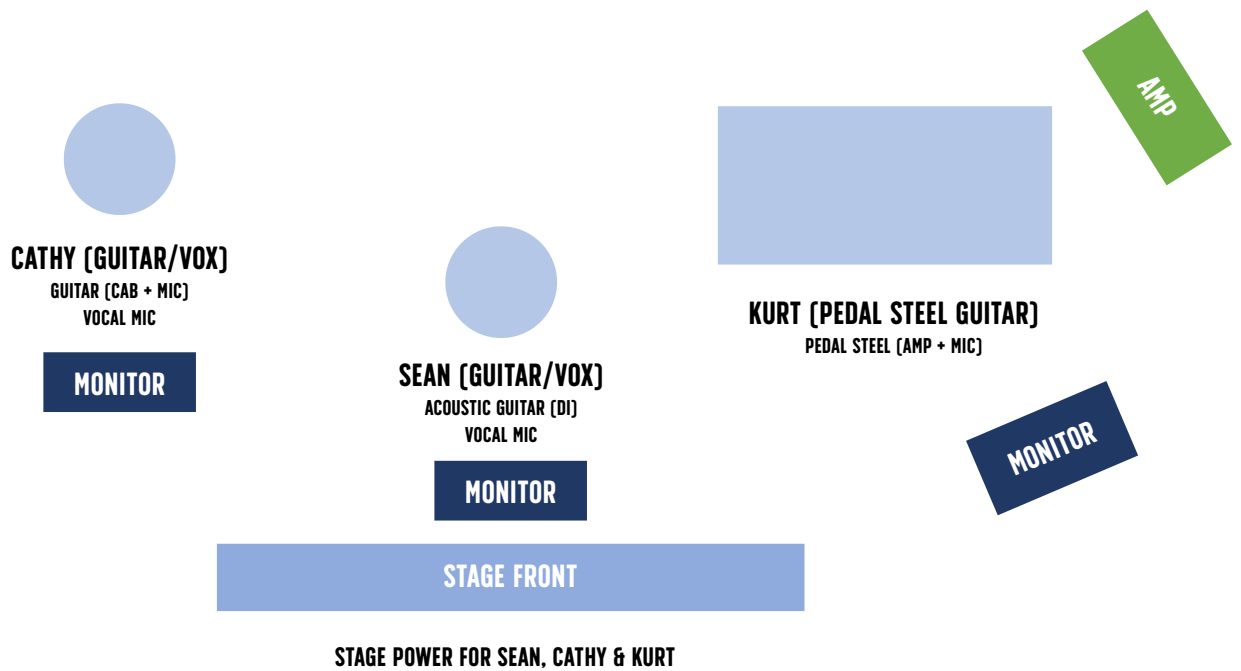

TECHNICAL RIDER / STAGE PLOT

STEADY HABITS

FULL BAND

STEADY HABITS

- 3 X VOCAL MIC
- 2 X AMP MIC
- 2 X DI

ADDITIONAL DETAILS LIST:

STANDARD Acoustic Guitar - DI

Sean & Cathy to swap Bass & Guitar periodically during set

BASS - (Orange Cab available, happy to use venue backline)

If any of the above is not possible, please let us know

TECHNICAL RIDER / STAGE PLOT

STEADY HABITS (TRIO)

STEADY HABITS

- 2 X VOCAL MIC
- 2 X AMP MIC
- 1 X DI

ADDITIONAL DETAILS LIST:

STANDARD Acoustic Guitar – DI (and Tuning Pedal)

STANDARD Electric Guitar - Amp & Mic

PEDAL STEEL GUITAR - Amp & Mic

If any of the above is not possible, please let us know

TECHNICAL RIDER / STAGE PLOT