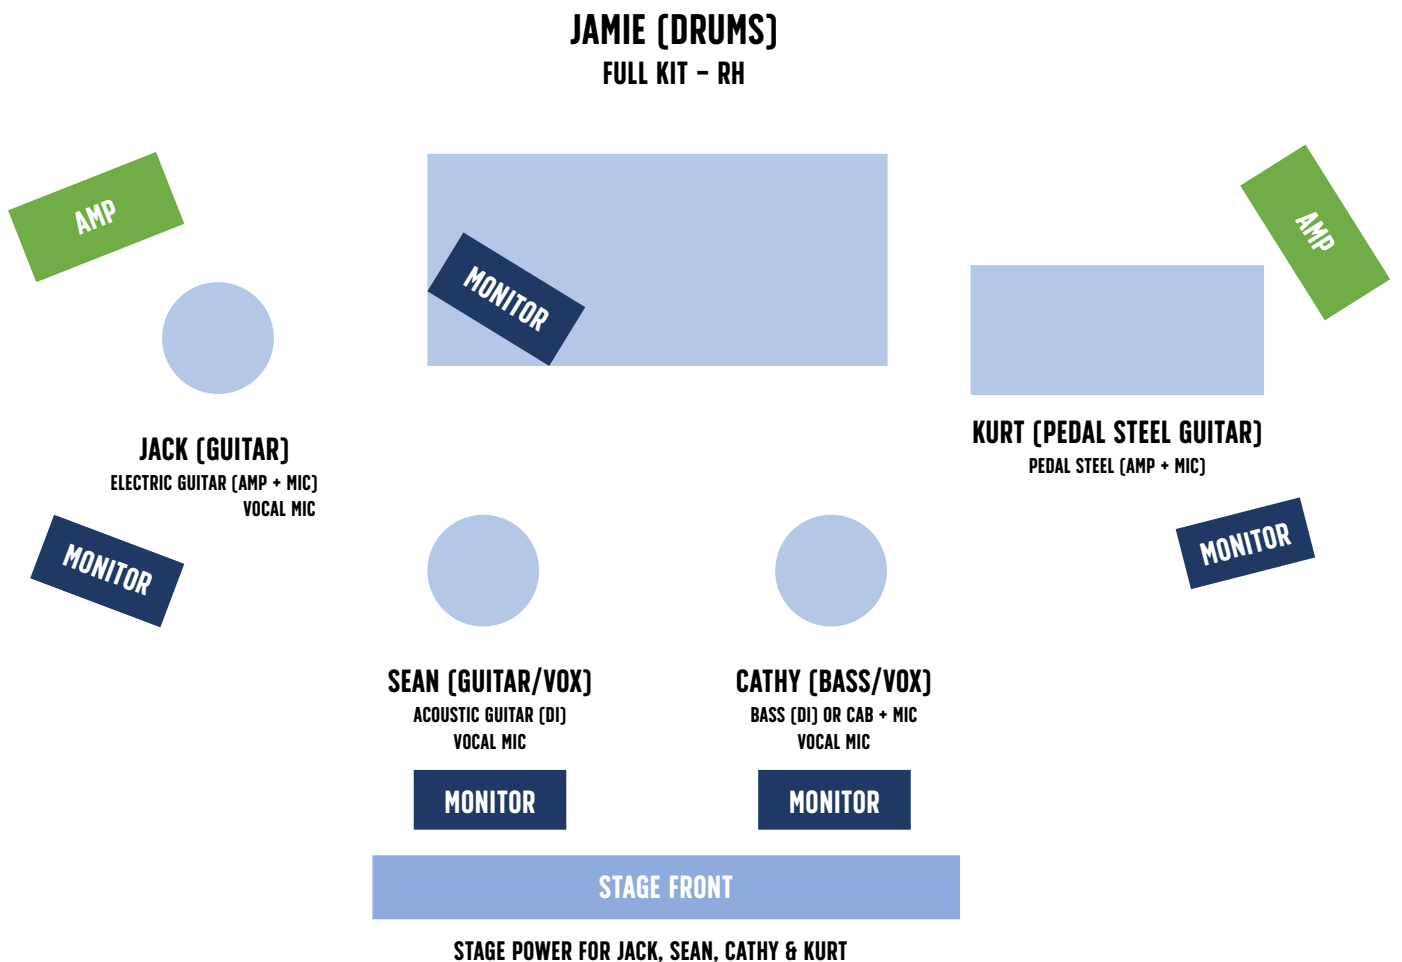

TECHNICAL RIDER / STAGE PLOT

STEADY HABITS

FULL BAND

STEADY HABITS

- 3 X VOCAL MIC
- 2 X AMP MIC
- 2 X DI

ADDITIONAL DETAILS LIST:

STANDARD Acoustic Guitar - DI

Sean & Cathy to swap Bass & Guitar periodically during set

BASS - (Orange Cab available, happy to use venue backline)

If any of the above is not possible, please let us know

TECHNICAL RIDER / STAGE PLOT

STEADY HABITS (TRIO)

STEADY HABITS

- 2 X VOCAL MIC
- 2 X AMP MIC
- 1 X DI

ADDITIONAL DETAILS LIST:

STANDARD Acoustic Guitar – DI (and Tuning Pedal)

STANDARD Electric Guitar - Amp & Mic

PEDAL STEEL GUITAR - Amp & Mic

If any of the above is not possible, please let us know

TECHNICAL RIDER / STAGE PLOT

STEADY HABITS (DUO)

STEADY HABITS

- 2 X VOCAL MIC
- 2 X DI

ADDITIONAL DETAILS LIST:

STANDARD Acoustic Guitar – DI

STANDARD Electric Guitar - Amp & Mic

If any of the above is not possible, please let us know